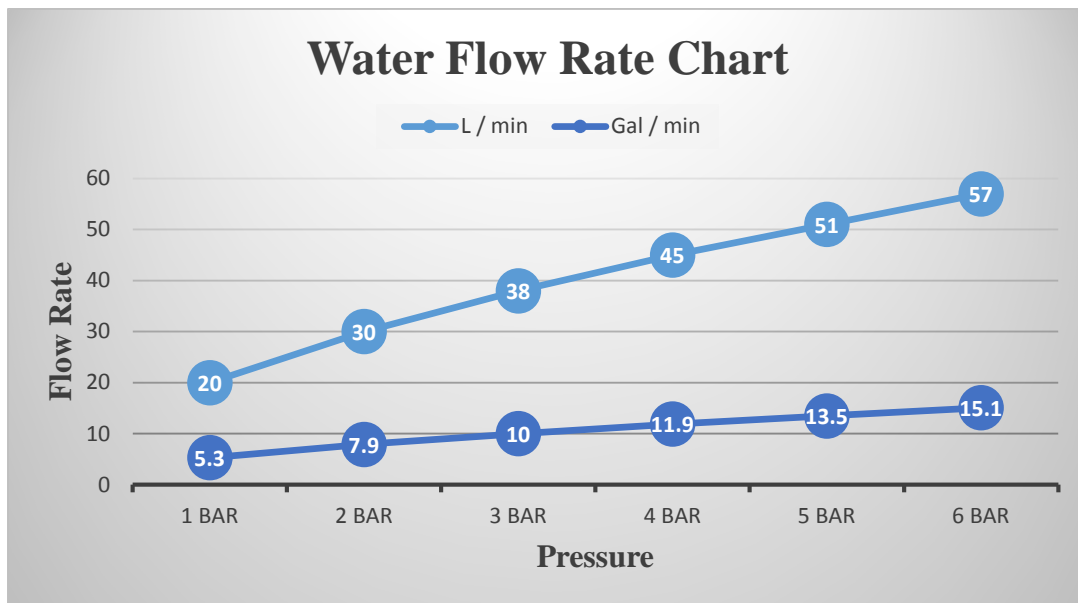

Galaxy SQ-540

Built-In Shower Head

CATEGORY: Built-In Shower Head

PARAMETERS: 540x540 mm (21.25x21.25 in)

JETS: Rainfall

PRESSURE (BAR)	FLOW RATE (L / MIN)	FLOW RATE (GAL / MIN)
1	20	5.3
2	30	7.9
3	38	10
4	45	11.9
5	51	13.5
6	57	15.1